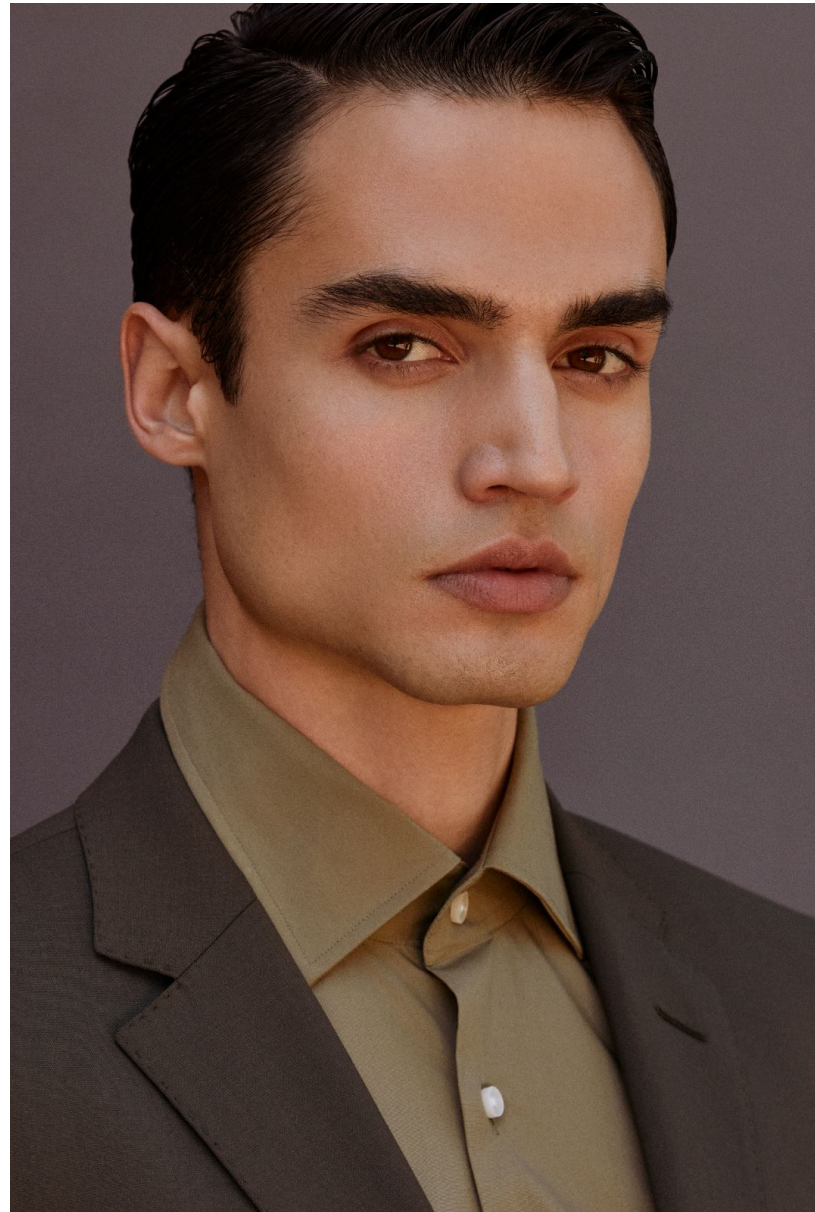

## RODRIGO ALMEIDA

HEIGHT 186 - 6' 1"

CHEST 92 - 36"

WAIST 77 - 30"

HIPS 94 - 37"

SHOES 45 - 11

HAIR BLACK

EYES BROWN

→ Rodrigo wears trousers  
RALPH LAUREN