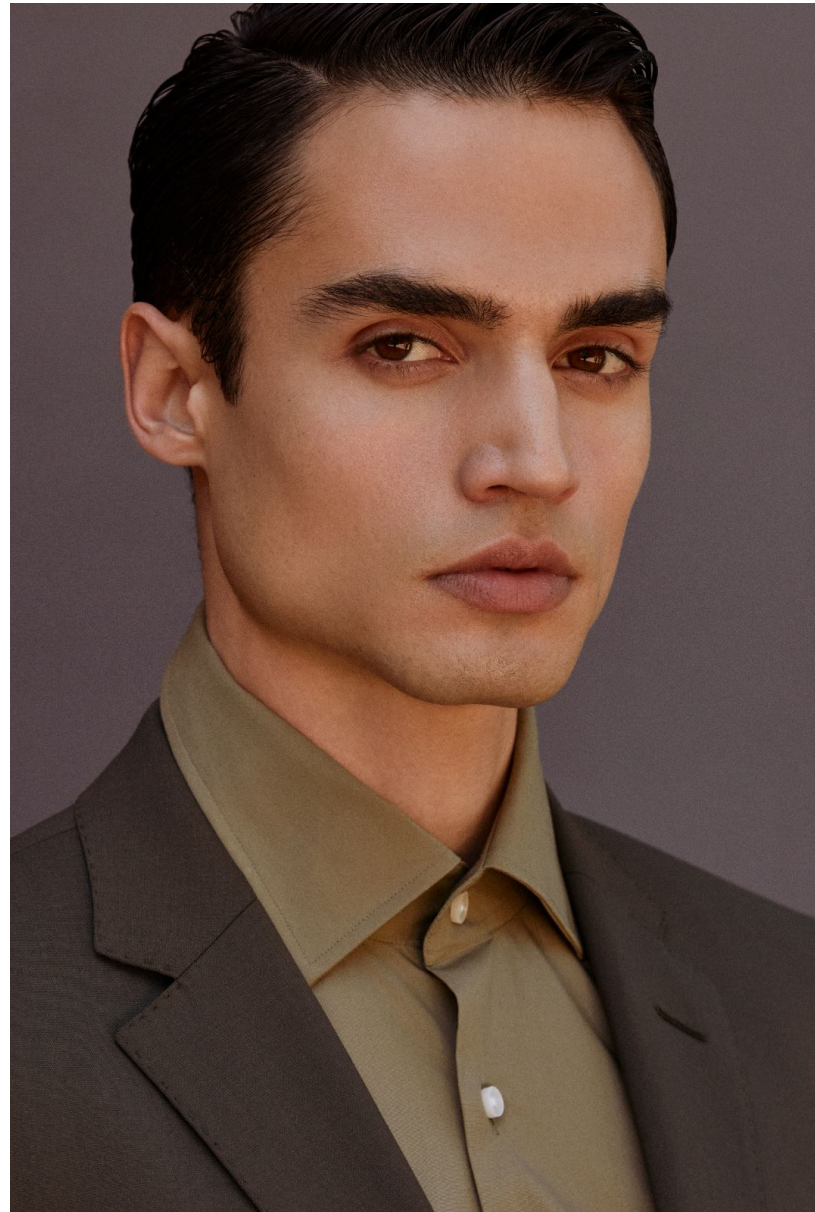

RODRIGO ALMEIDA

HEIGHT 186 - 6' 1"

CHEST 92 - 36"

WAIST 77 - 30"

HIPS 94 - 37"

SHOES 45 - 11

HAIR BLACK

EYES BROWN

→ Rodrigo wears trousers
RALPH LAUREN