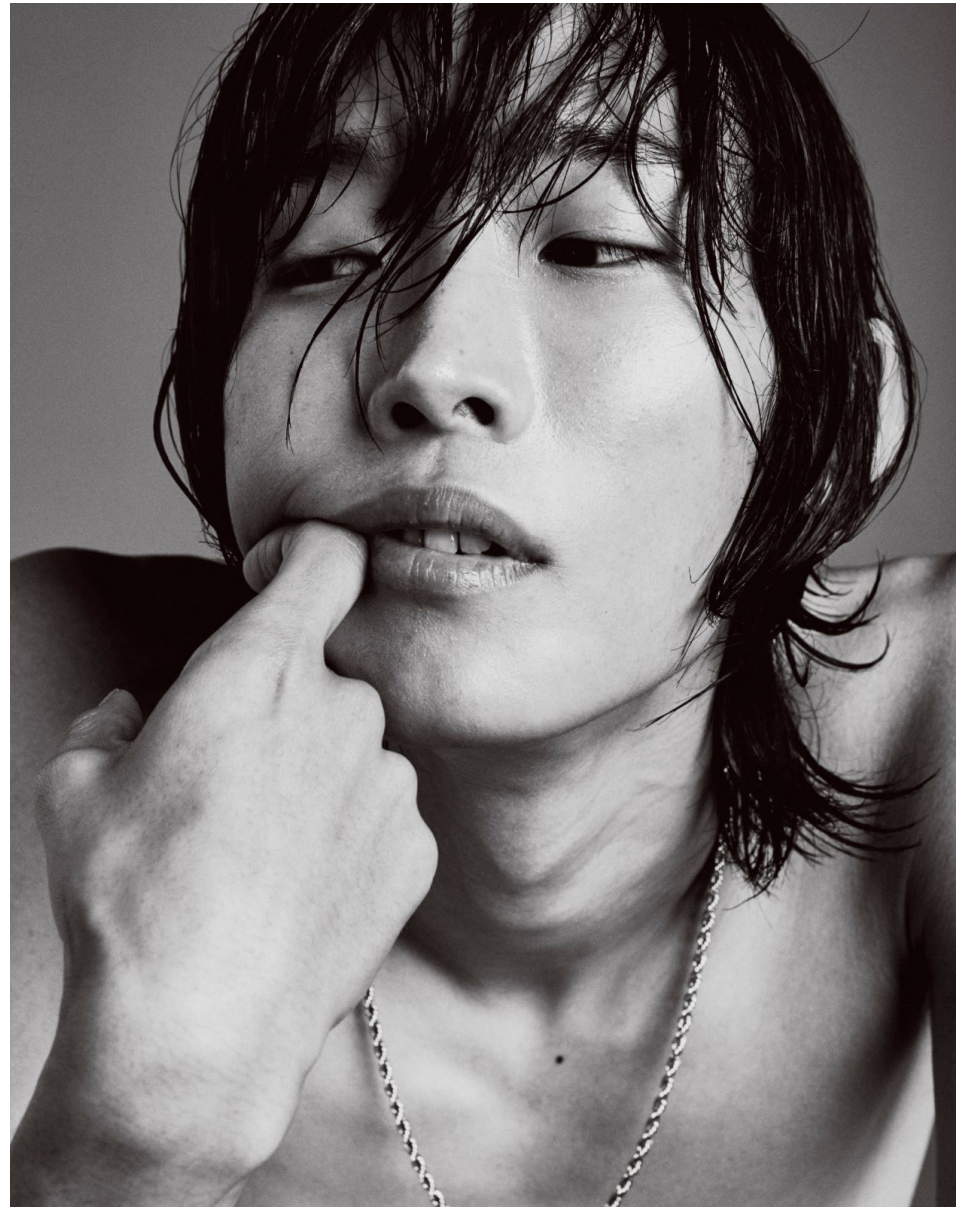

SO JIN

HEIGHT 189 - 6' 2"

CHEST 85 - 33"

WAIST 71 - 28"

HIPS 93 - 36"

SHOES 43 - 9 1/2

HAIR BLACK

EYES BLACK