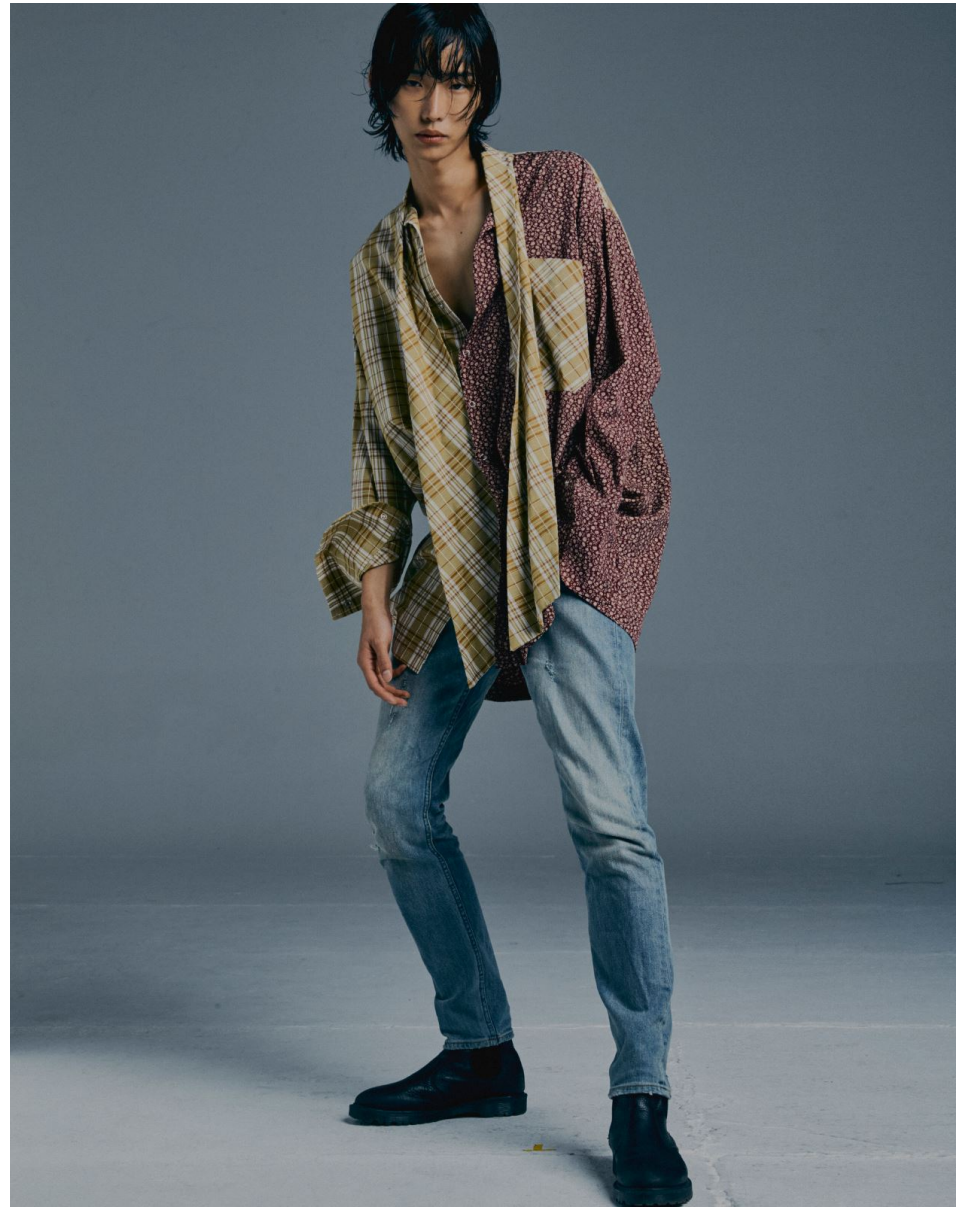

SO JIN

HEIGHT 189 - 6' 2"

CHEST 85 - 33"

WAIST 71 - 28"

HIPS 93 - 36"

SHOES 43 - 9 1/2

HAIR BLACK

EYES BLACK