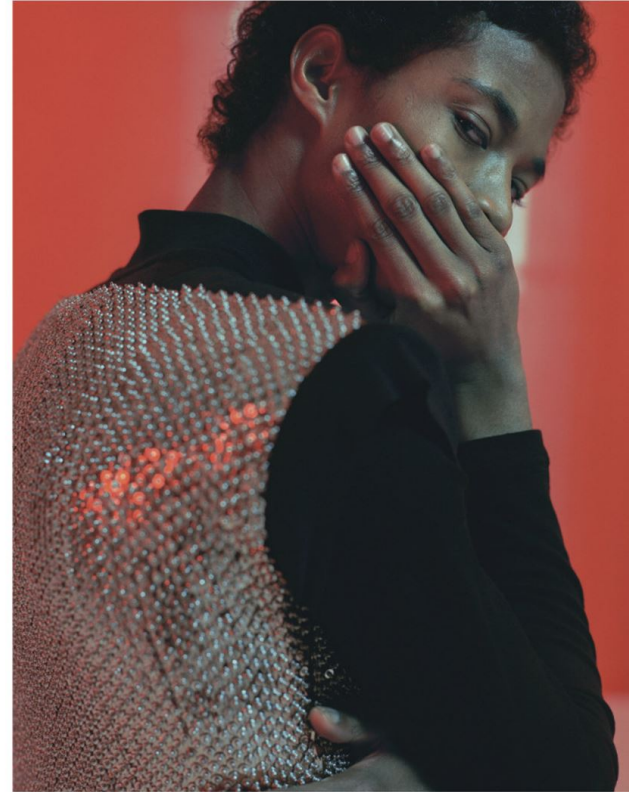

## JAMEEL HUSSEY

HEIGHT 184 - 6' 0.5"

CHEST 93 - 36"

WAIST 75 - 29"

HIPS 93 - 36"

SHOES 43 - 9 1/2

HAIR BLACK

EYES BROWN

**CELINE BY HEDI SLIMANE**