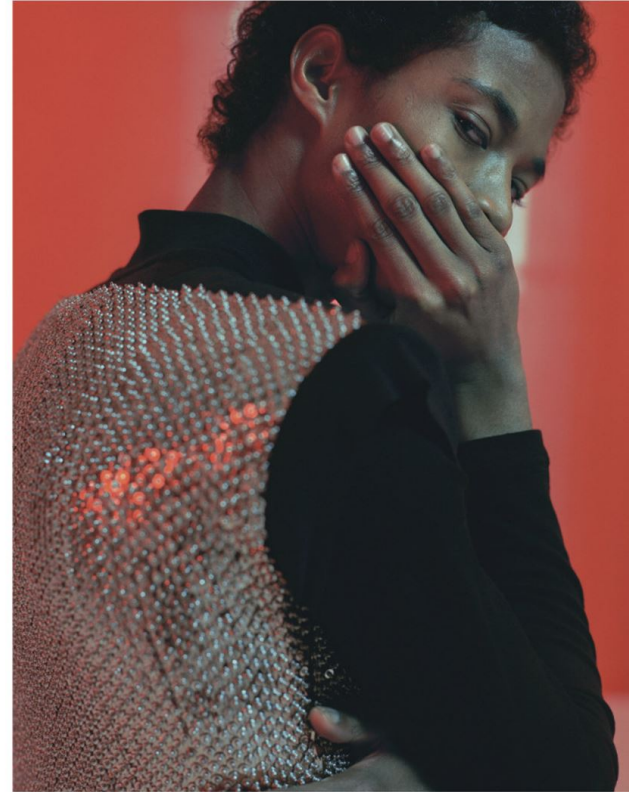

JAMEEL HUSSEY

HEIGHT 184 - 6' 0.5"

CHEST 93 - 36"

WAIST 75 - 29"

HIPS 93 - 36"

SHOES 43 - 9 1/2

HAIR BLACK

EYES BROWN

CELINE BY HEDI SLIMANE