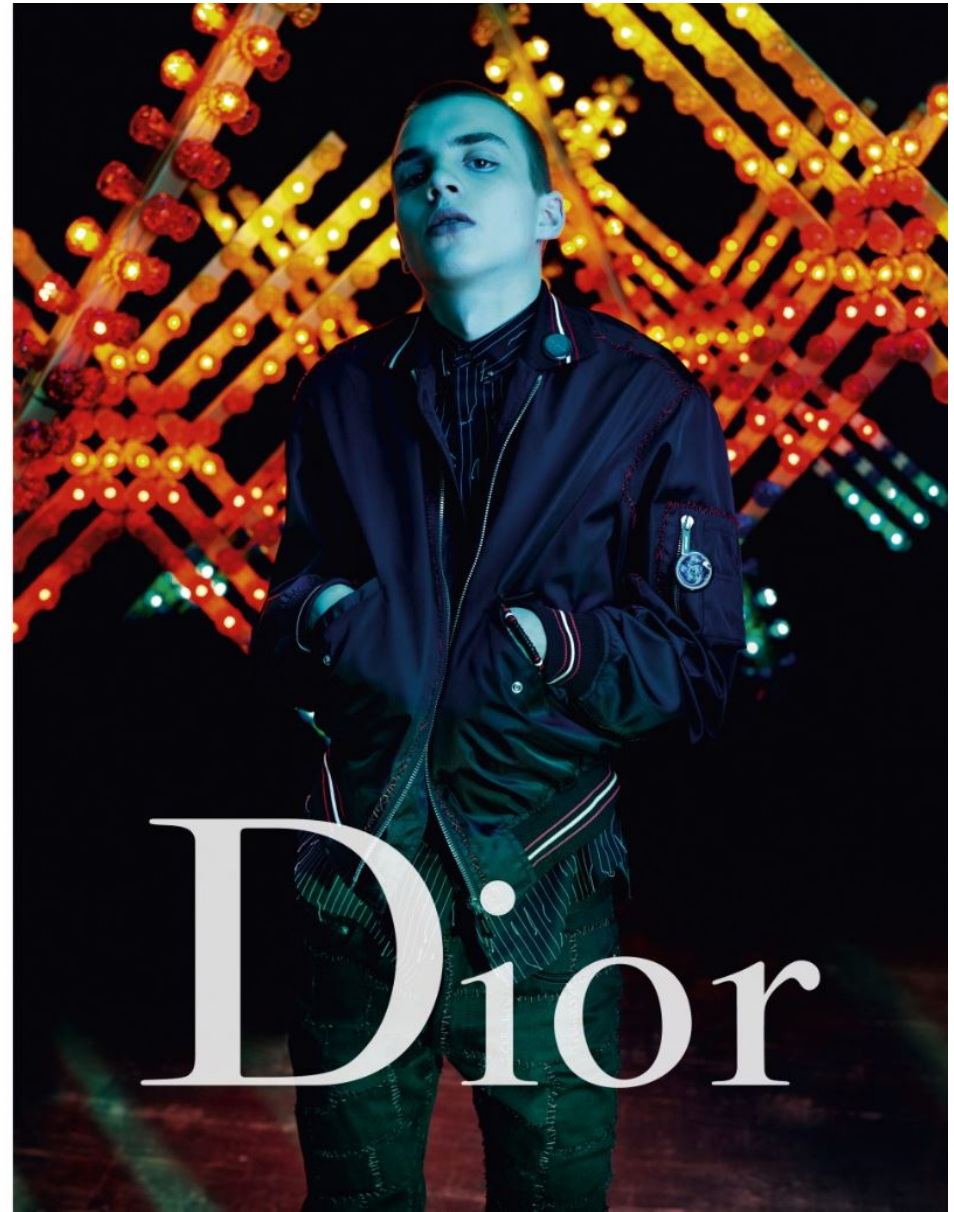

See the film DIOR.COM/Portraits

Dior