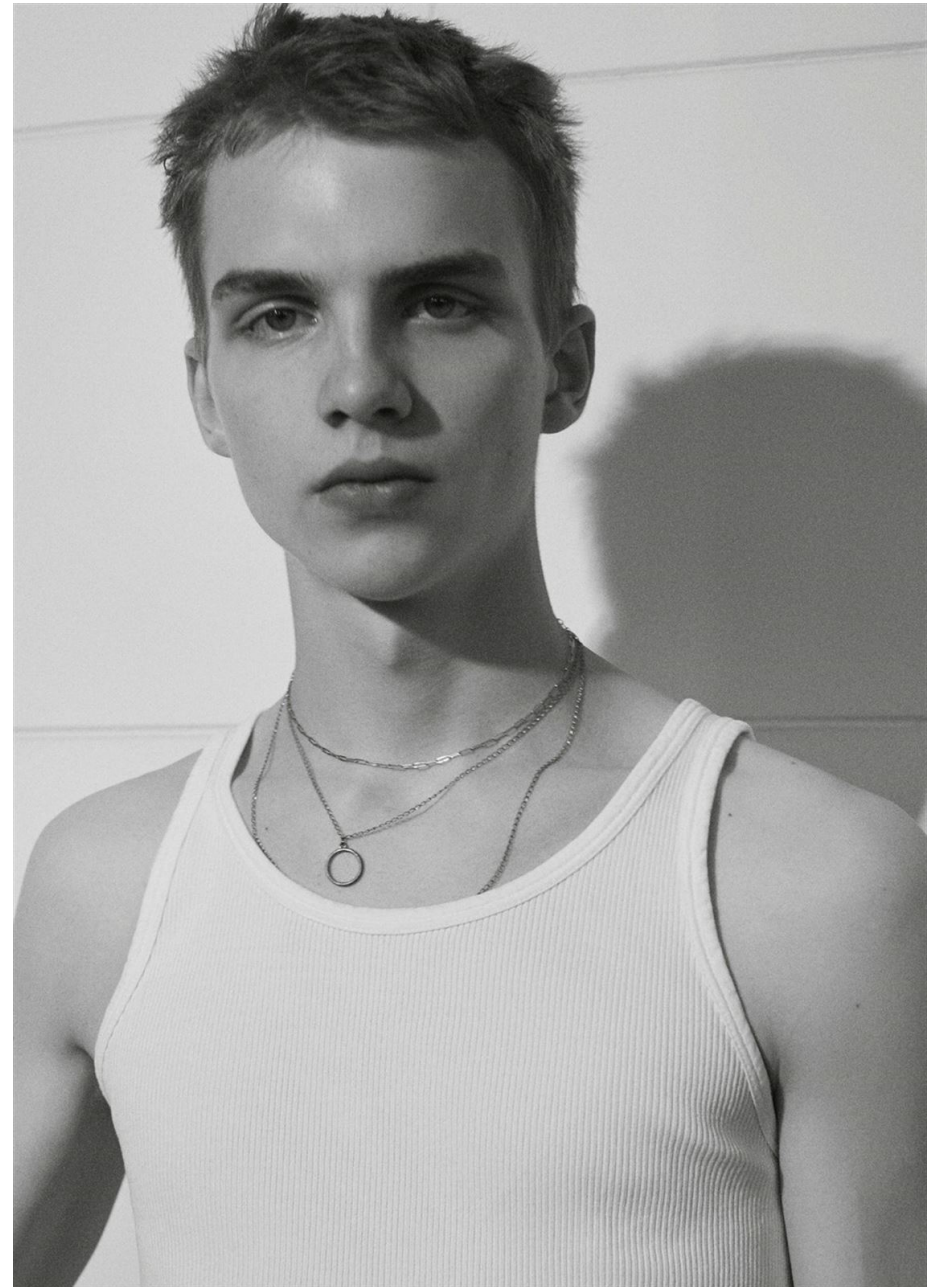

ERNEST KLIMKO

HEIGHT 189 - 6' 2"

CHEST 93 - 36"

WAIST 73 - 28"

HIPS 93 - 36"

SHOES 45 - 11

HAIR BLONDE

EYES GREEN