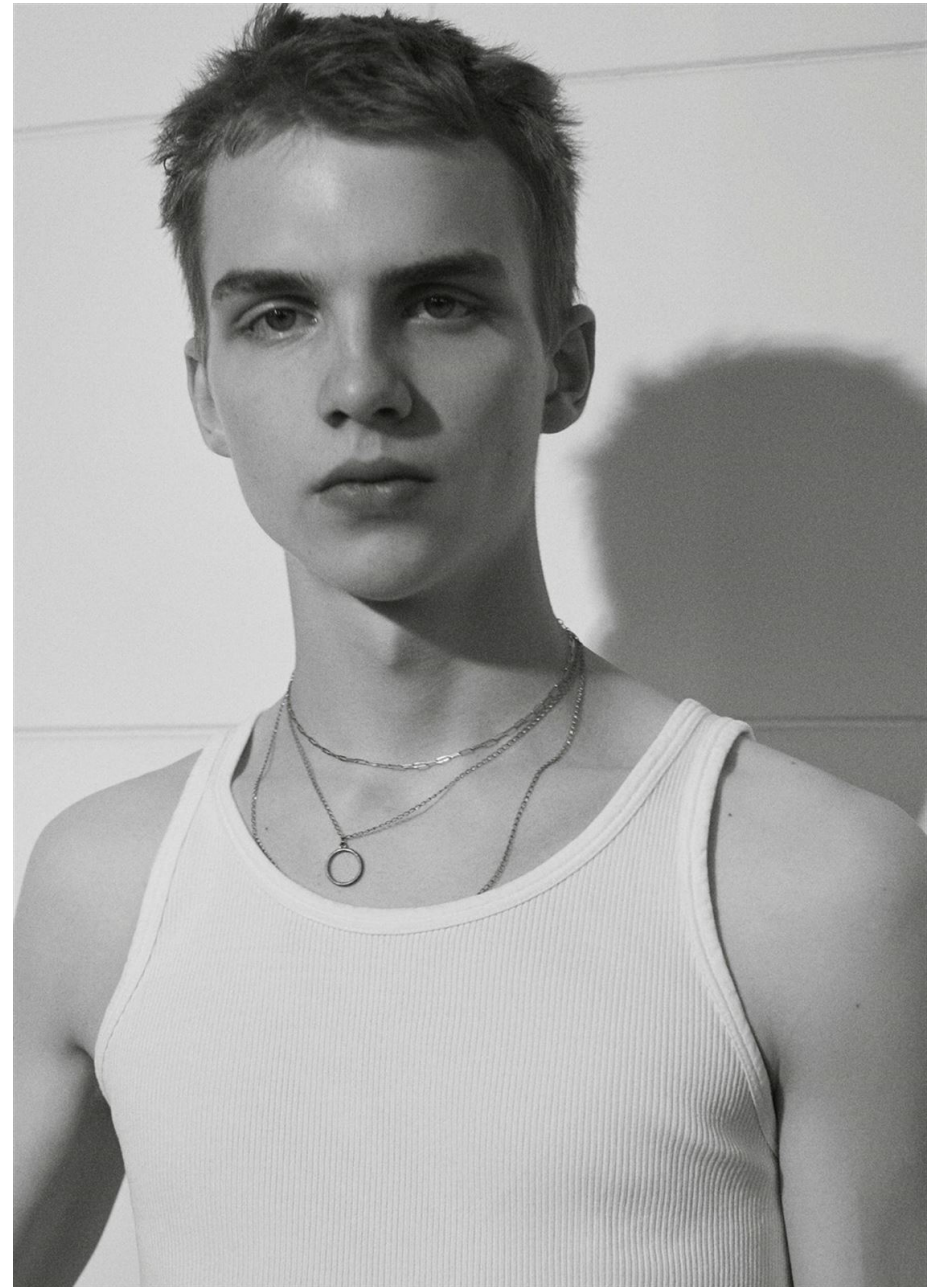

## ERNEST KLIMKO

HEIGHT 189 - 6' 2"

CHEST 93 - 36"

WAIST 73 - 28"

HIPS 93 - 36"

SHOES 45 - 11

HAIR BLONDE

EYES GREEN

# Dior