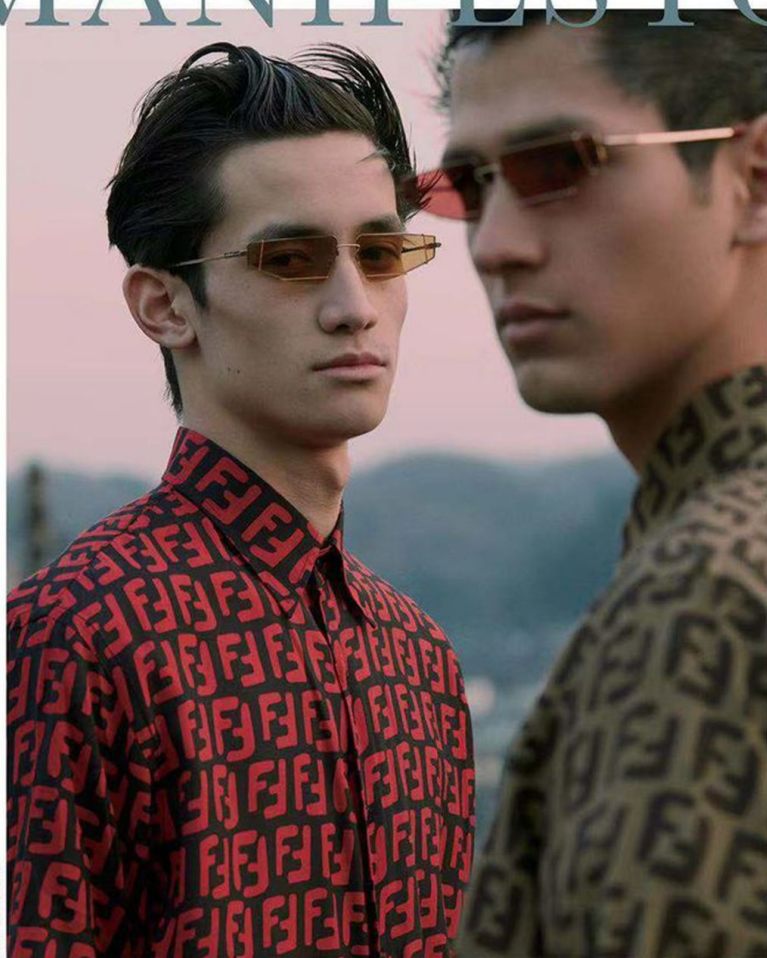

MANIFESTO®

9 772223 985006
ISSUE NAME 03/19/19
59

CHRIS & YUYA

FASHION . POP CULTURE . DESIGN

59
March
2019