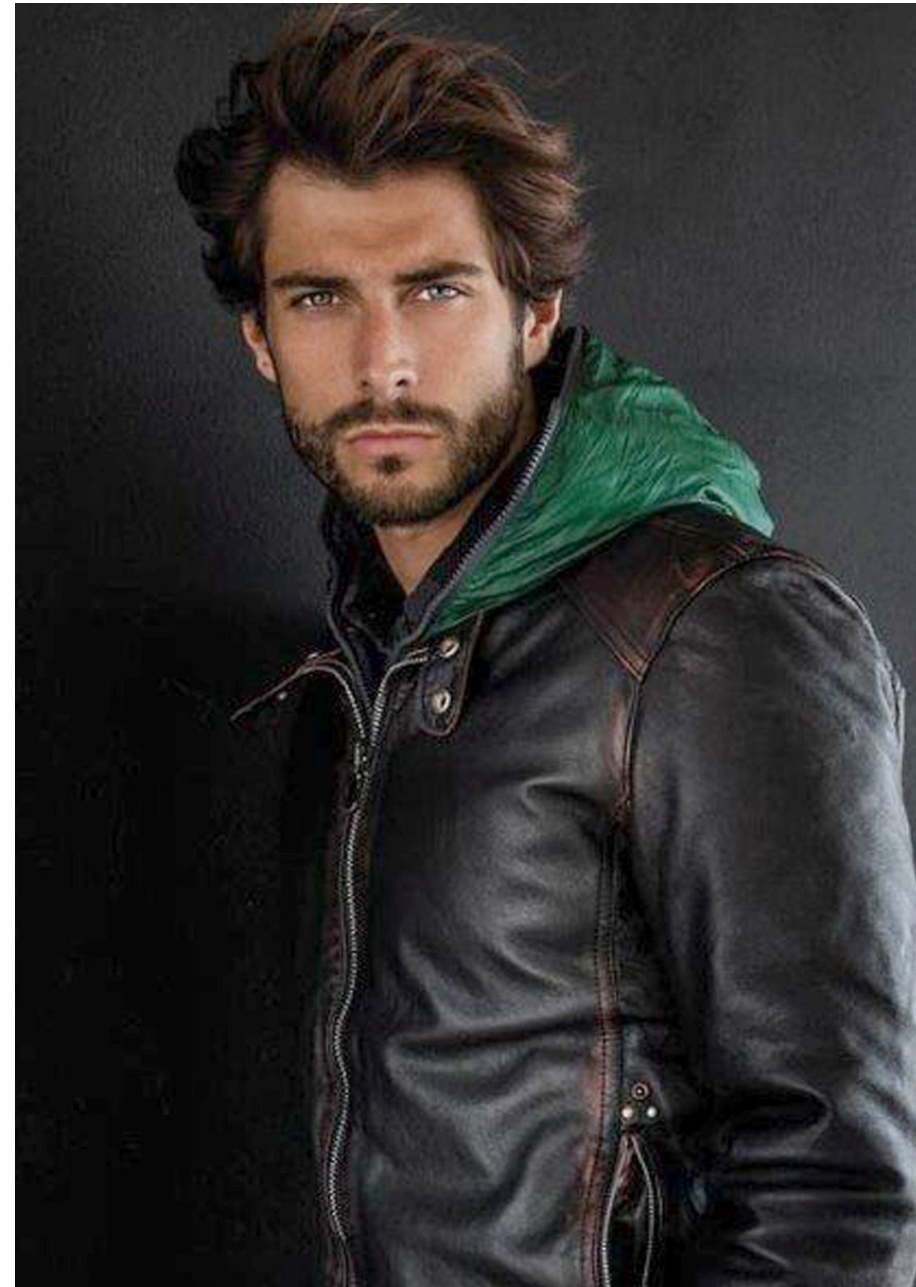

STEFAN MEISTER

HEIGHT 180 - 5' 11"

CHEST 99 - 39"

WAIST 80 - 31"

HIPS 96 - 38"

SHOES 45 - 11

HAIR CASTANI - BROWM

EYES BLU - BLUE

© FRITHJOF KJER - PHOTOGRAPHY

© FRITHJOF KJER - PHOTOGRAPHY

© FRITHJOF KJER - PHOTOGRAPHY

NIVEA
FOR MEN