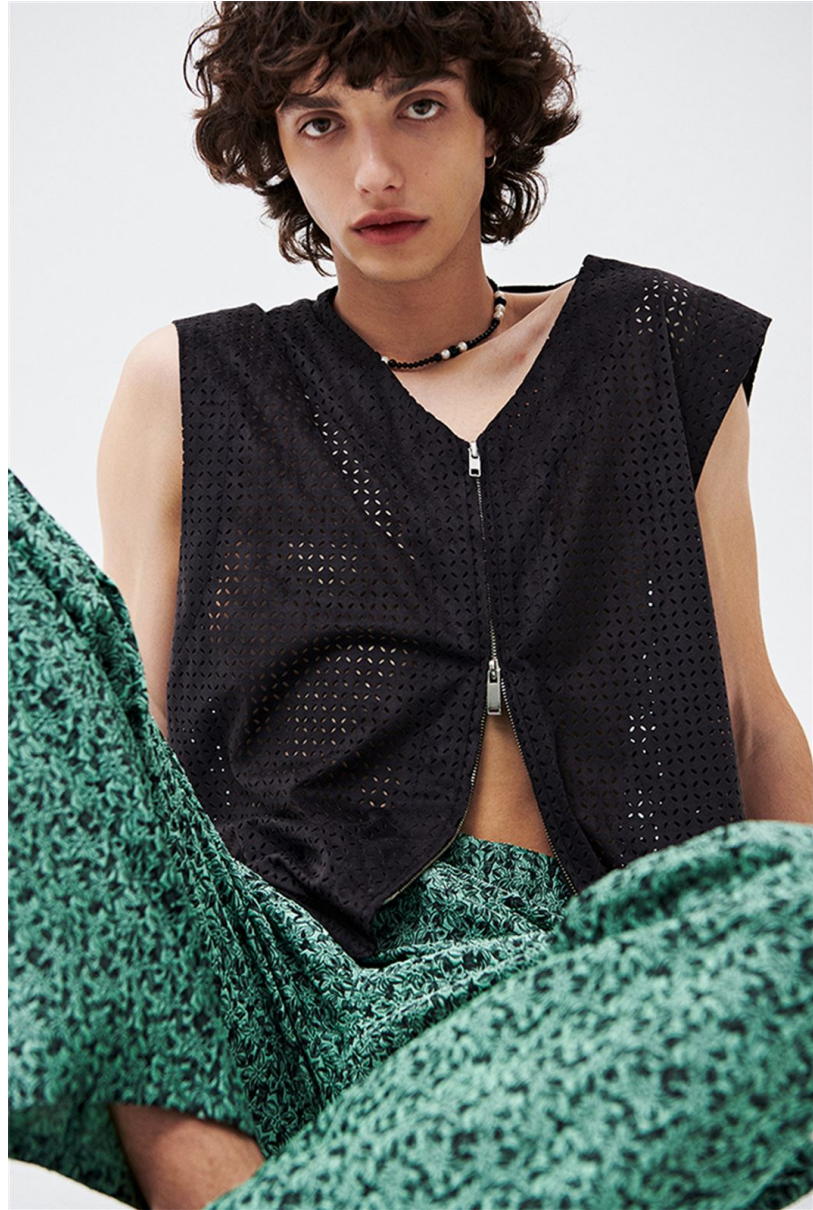

PEDRO ANGELINO

HEIGHT 185 - 6' 1"

CHEST 85 - 33"

WAIST 68 - 26"

HIPS 90 - 35"

SHOES 42 - 9

 | REAIMNESS