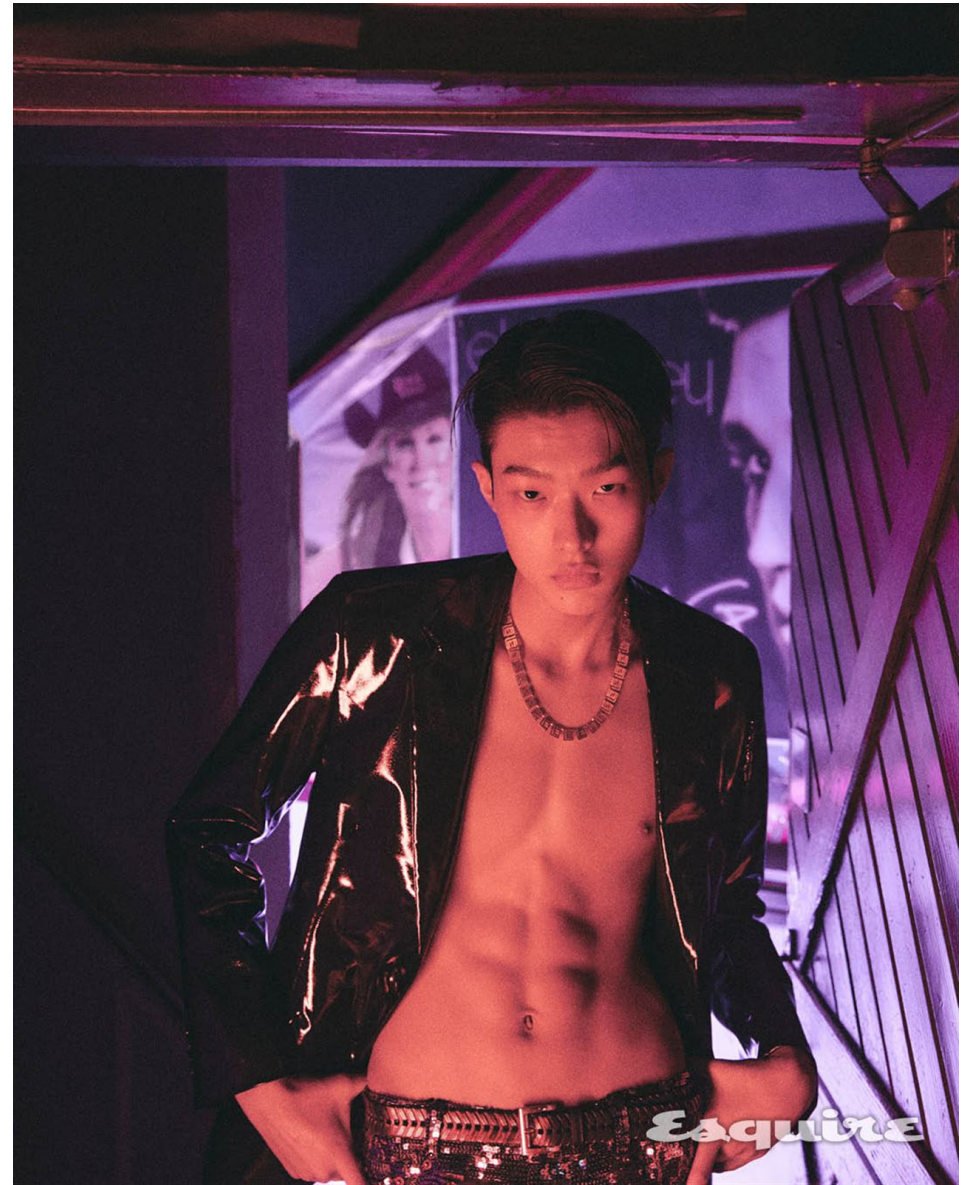

**SEONGJUN**  
HEIGHT 190 - 6' 2.5"  
CHEST 85 - 33"  
WAIST 70 - 27"  
HIPS 93 - 36"  
SHOES 43 - 9 1/2  
HAIR DARK BROWN  
EYES BROWN

**Noblesse**