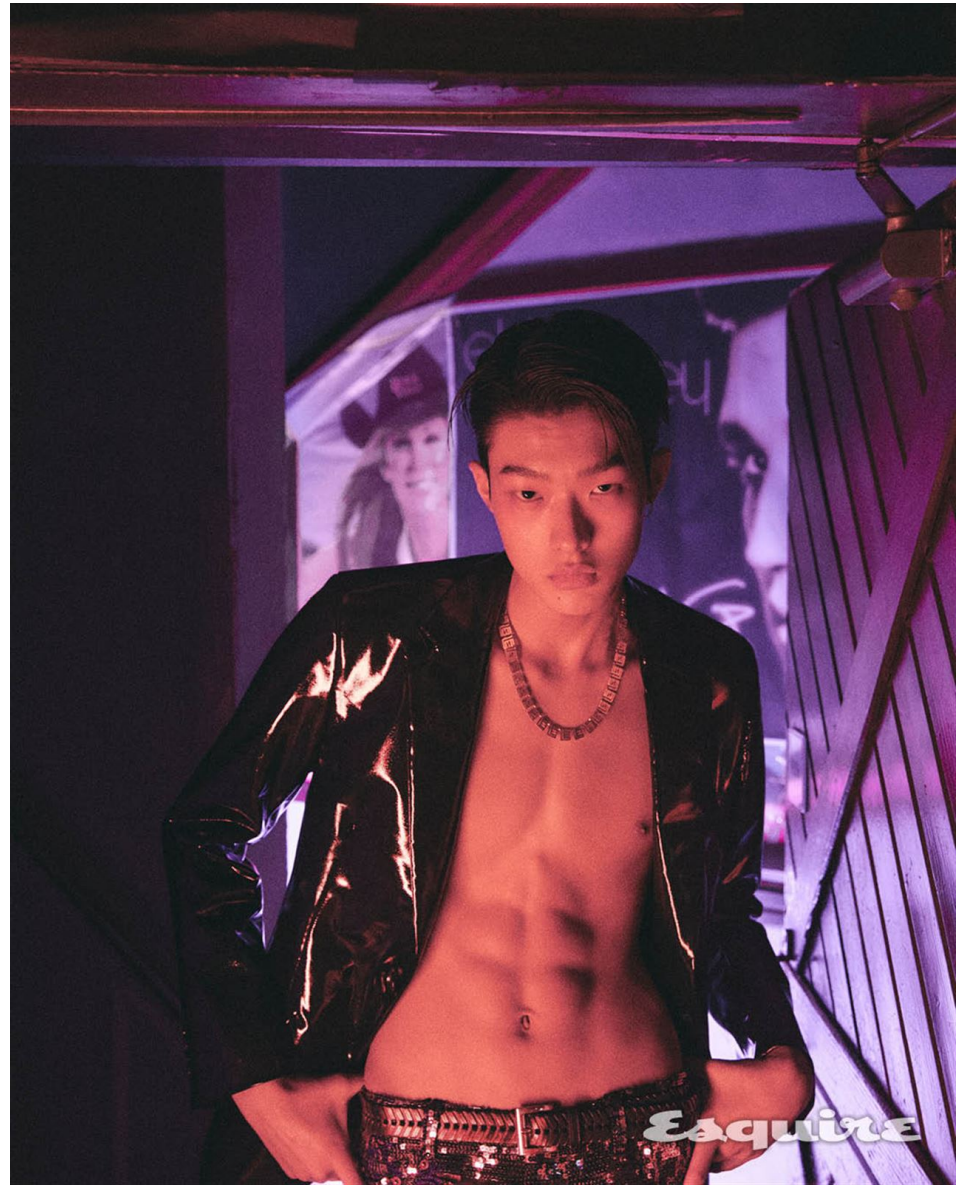

**SEONGJUN**  
HEIGHT 190 - 6' 2.5"  
CHEST 85 - 33"  
WAIST 70 - 27"  
HIPS 93 - 36"  
SHOES 43 - 9 1/2  
HAIR DARK BROWN  
EYES BROWN

**Noblesse**