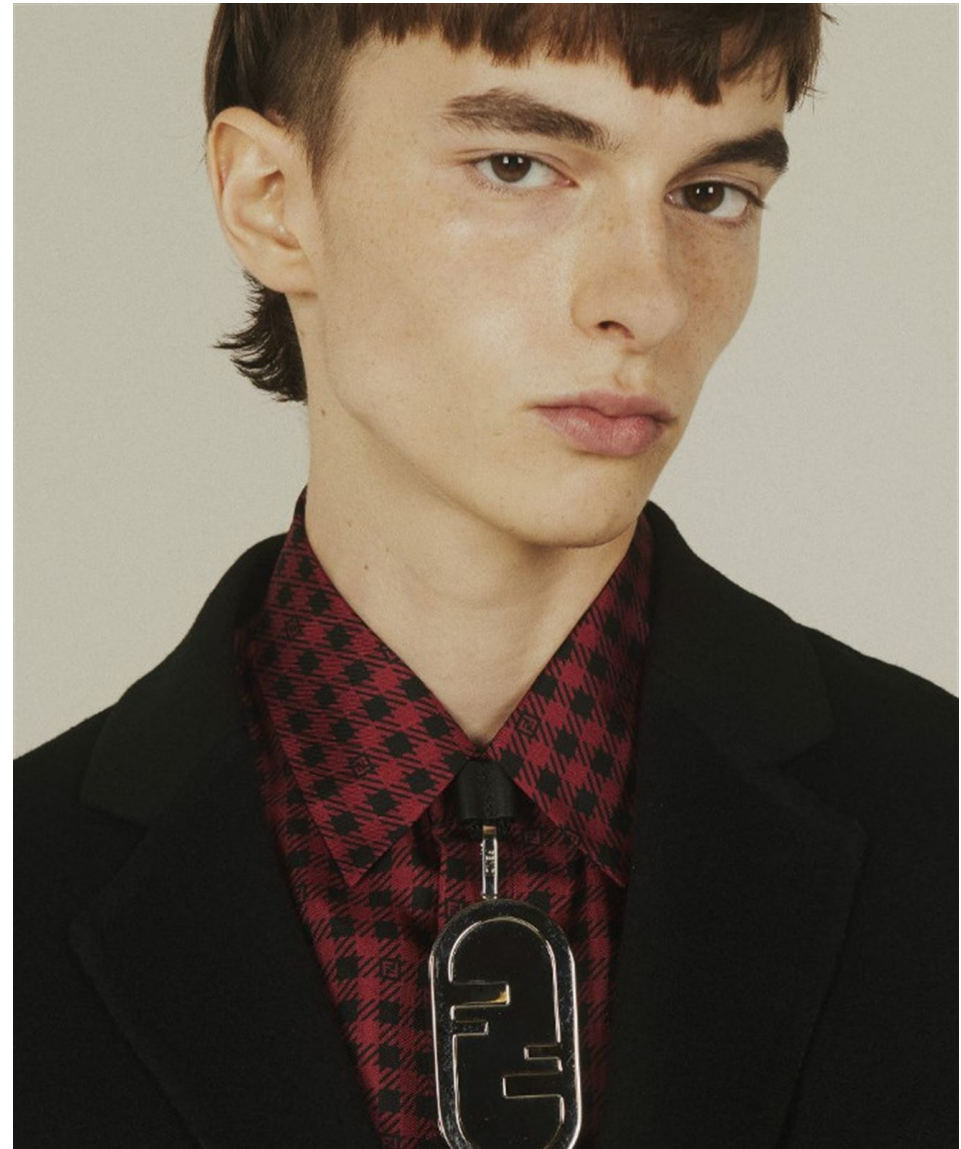

THOMAS LEMAIGRE

HEIGHT 184 - 6' 0.5"

CHEST 91 - 36"

WAIST 70 - 27"

HIPS 91 - 36"

SHOES 44 - 10 1/2

HAIR LIGHT BROWN

EYES BROWN