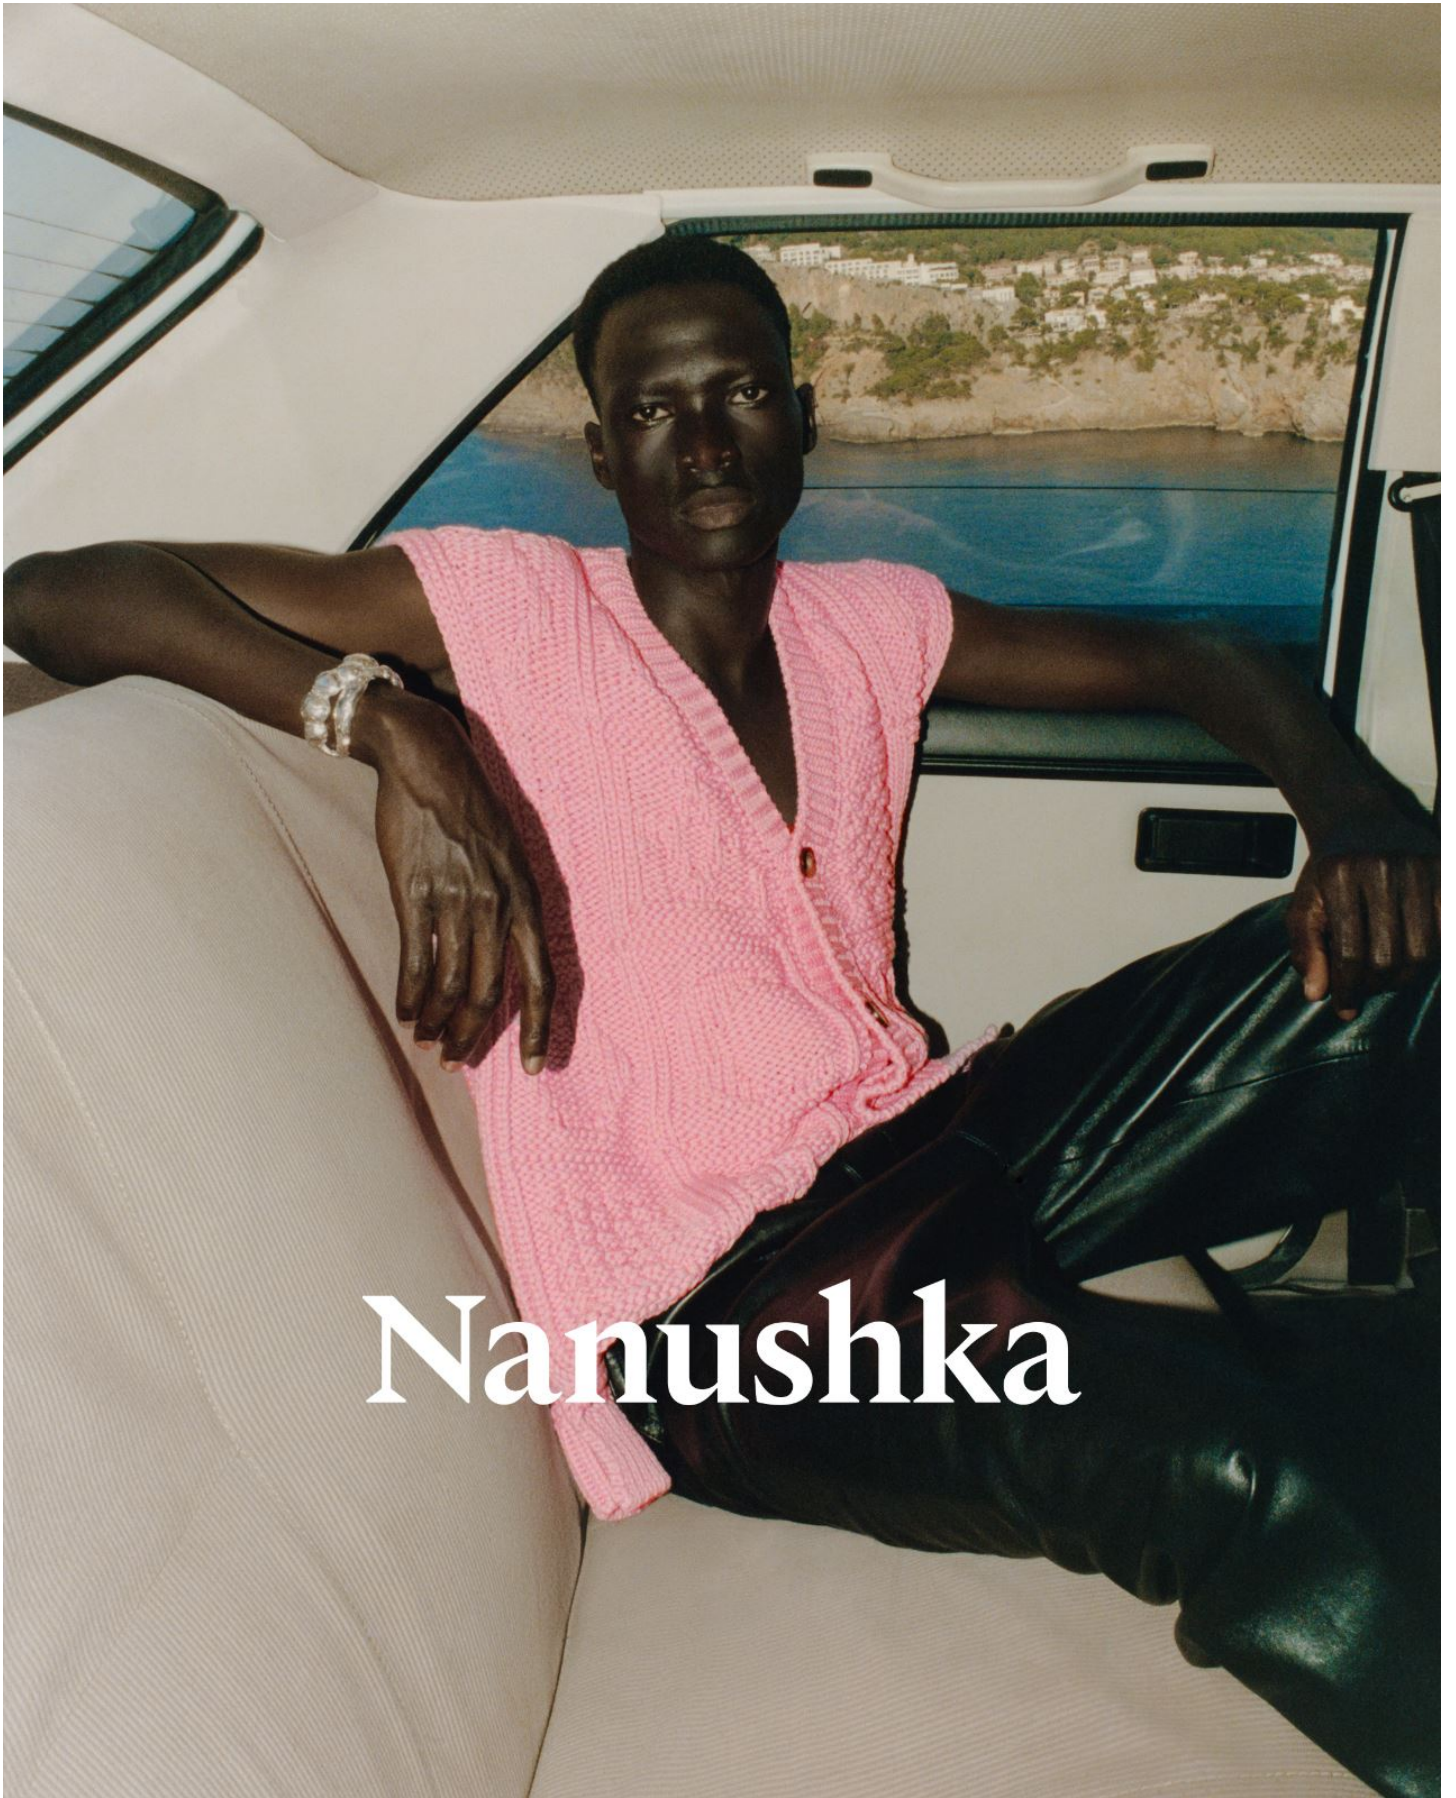

HAKIM

HEIGHT 191 - 6' 3"
CHEST 93 - 36"
WAIST 72 - 28"
HIPS 92 - 36"
SHOES 45 - 11
HAIR BLACK
EYES BLACK

Nanushka