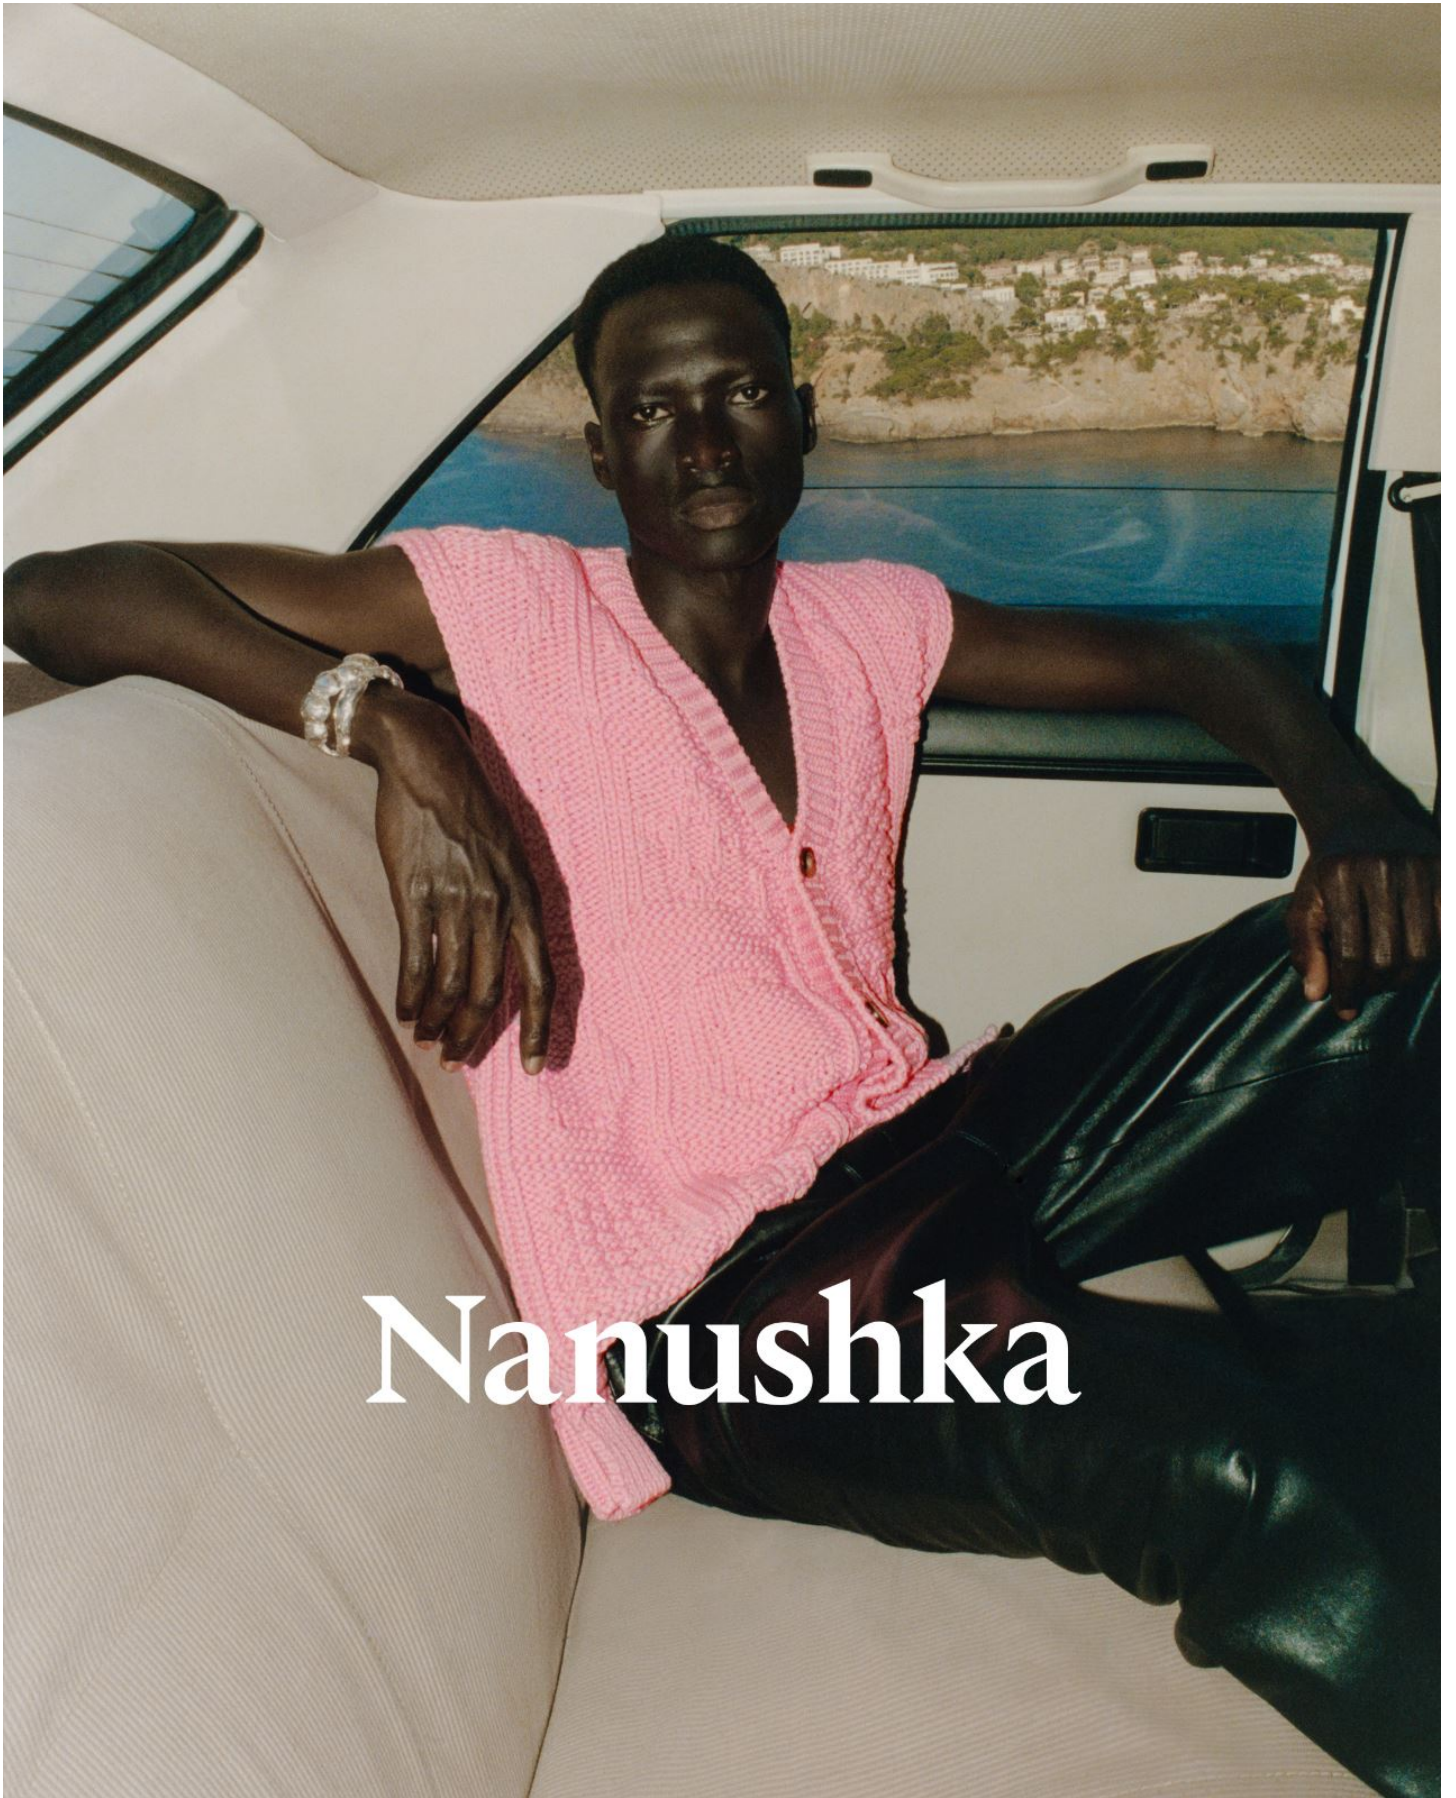

HAKIM

HEIGHT 191 - 6' 3"
CHEST 94 - 37"
WAIST 75 - 29"
HIPS 94 - 37"
SHOES 45 - 11
HAIR BLACK
EYES BLACK

Nanushka