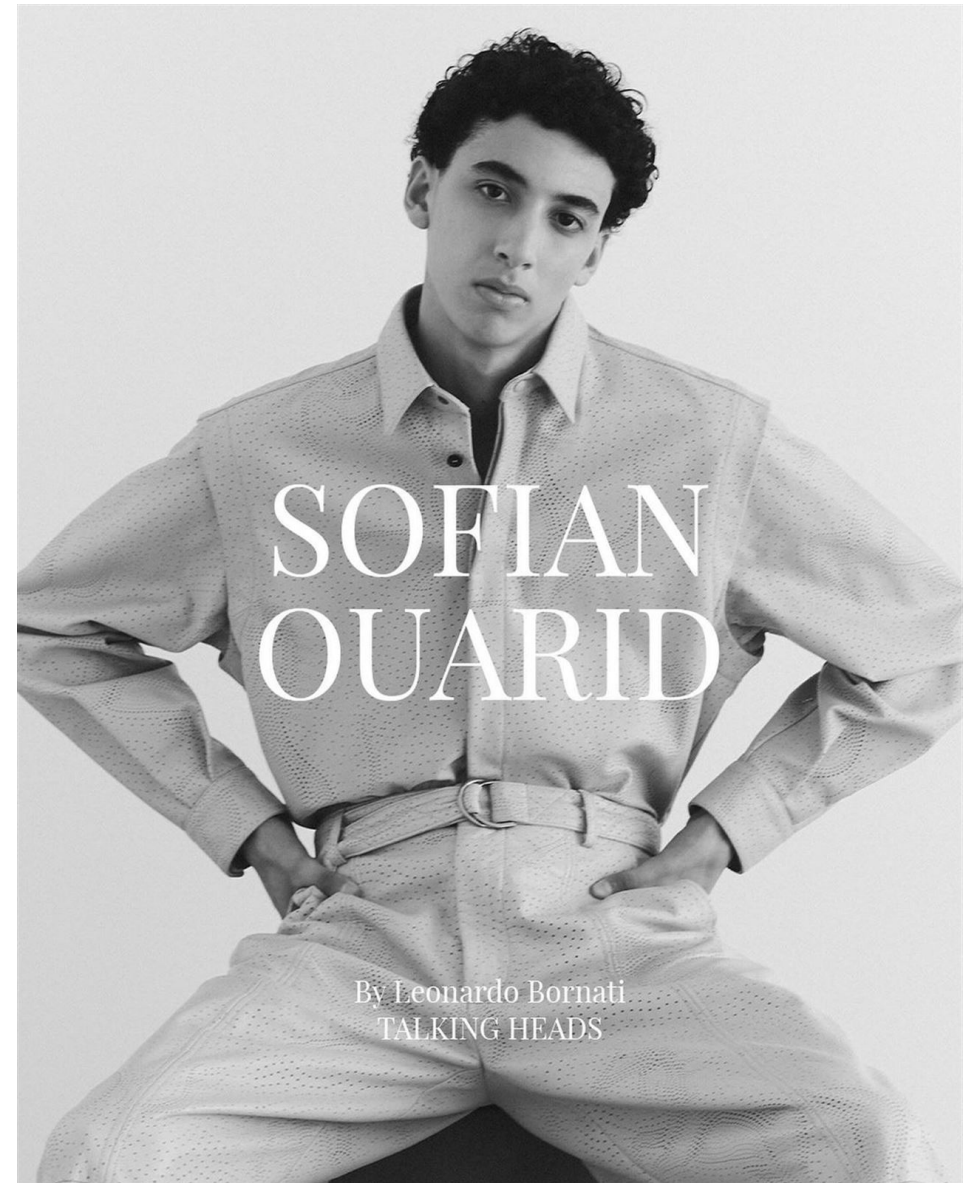

SOFIAN
HEIGHT 188 - 6' 2"
CHEST 84 - 33"
WAIST 71 - 28"
HIPS 90 - 35"
SHOES 45 - 11
HAIR DARK BROWN
EYES BROWN

By Leonardo Bornati
TALKING HEADS