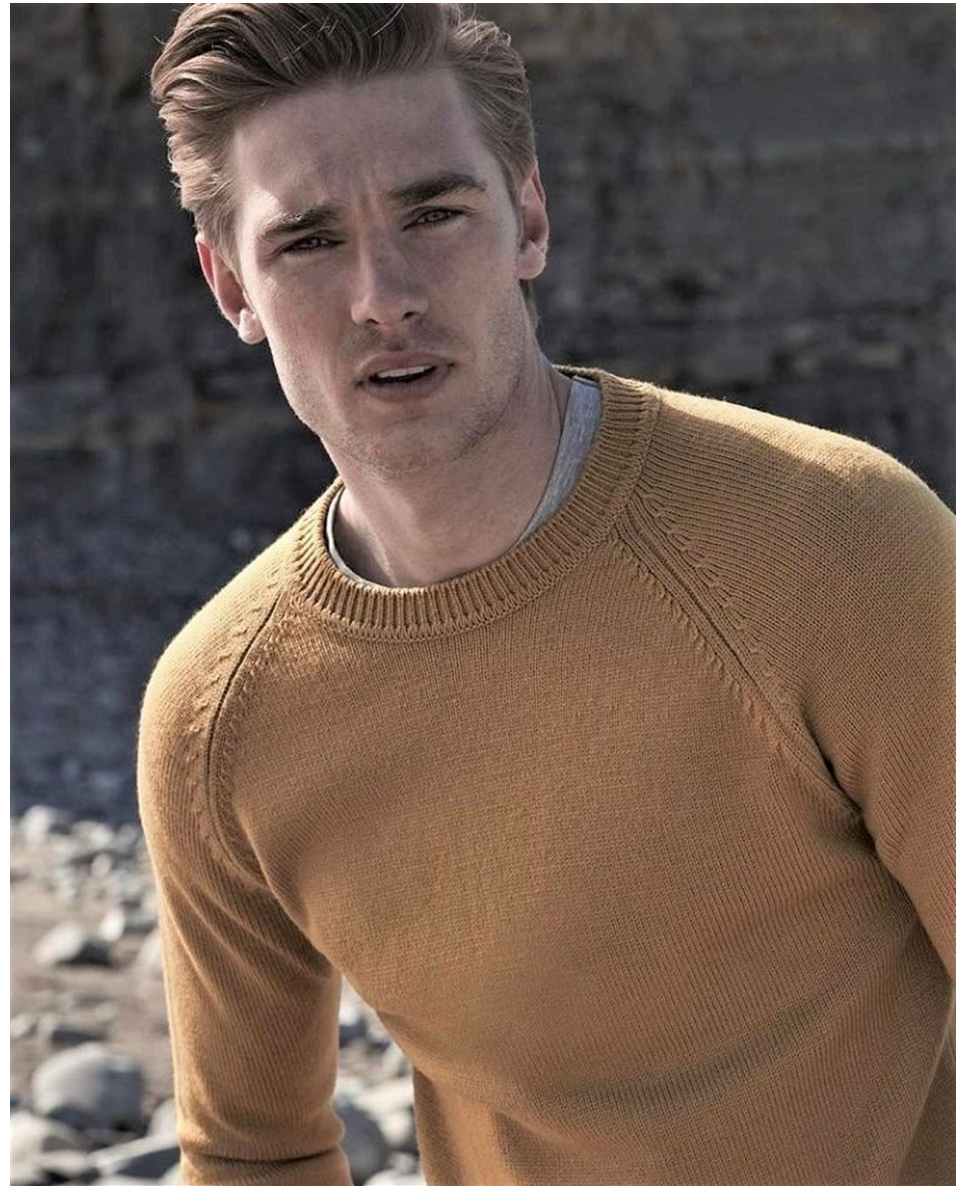

TOMMY MARR

HEIGHT 190 - 6' 2.5"

CHEST 99 - 39"

WAIST 75 - 29"

HIPS 95 - 38"

SHOES 43 - 9 1/2

HAIR BIONDO SCURO - DARK BLONDE

EYES VERDI - GREEN