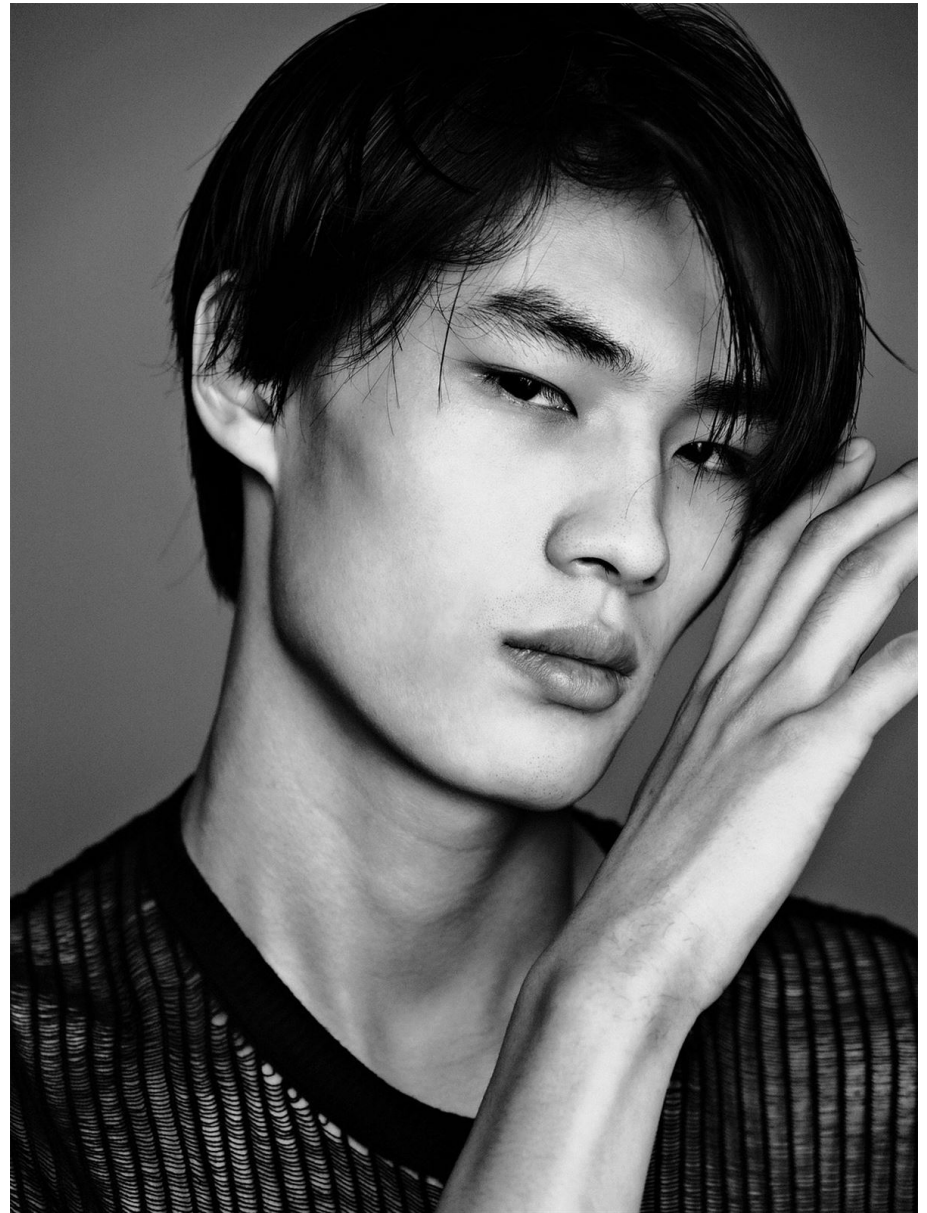

ZHAOYI
HEIGHT 189 - 6' 2"
CHEST 92 - 36"
WAIST 70 - 27"
HIPS 95 - 38"
SHOES 45 - 11
HAIR DARK BROWN
EYES BLACK

**men's
uno**