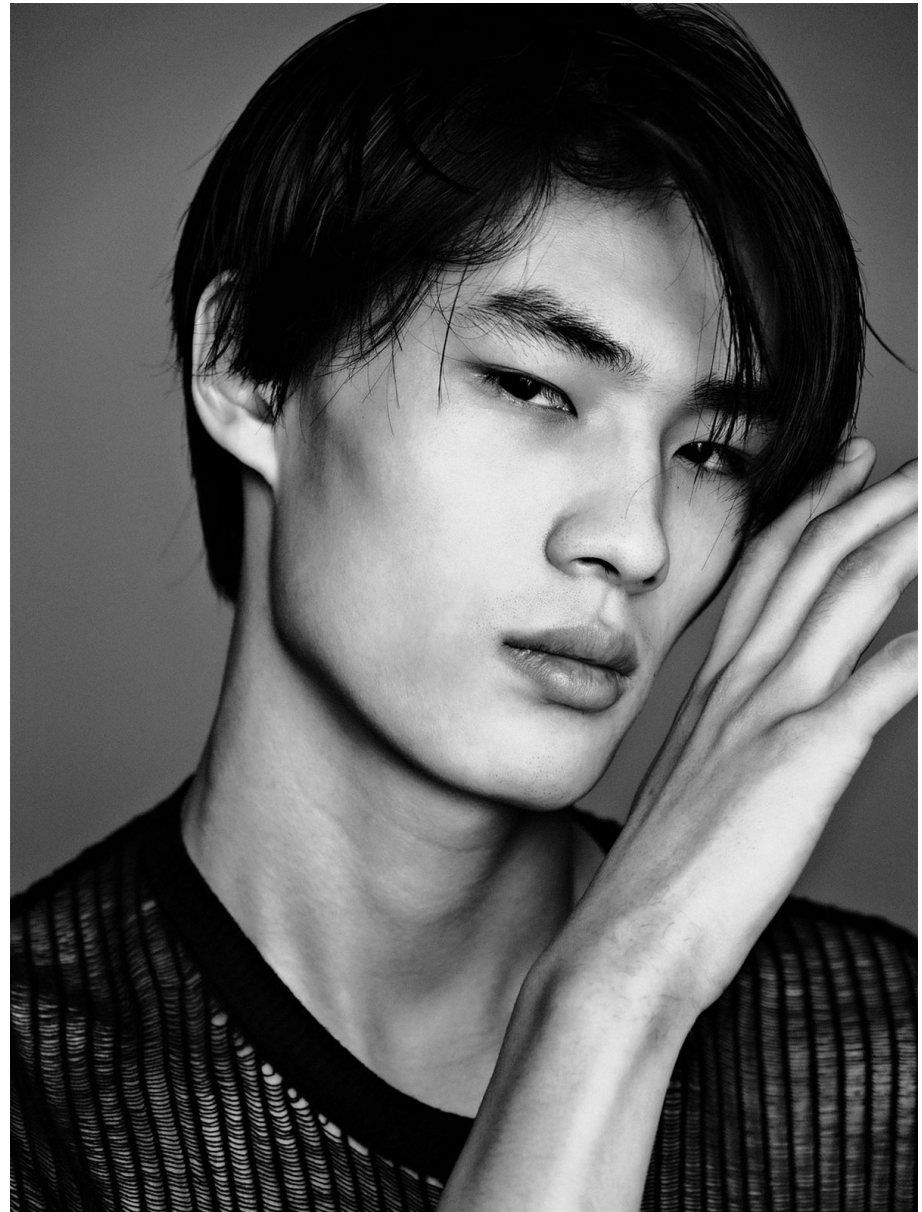

ZHAOYI
HEIGHT 189 - 6' 2"
CHEST 92 - 36"
WAIST 70 - 27"
HIPS 95 - 38"
SHOES 45 - 11
HAIR DARK BROWN
EYES BLACK

**men's
uno**